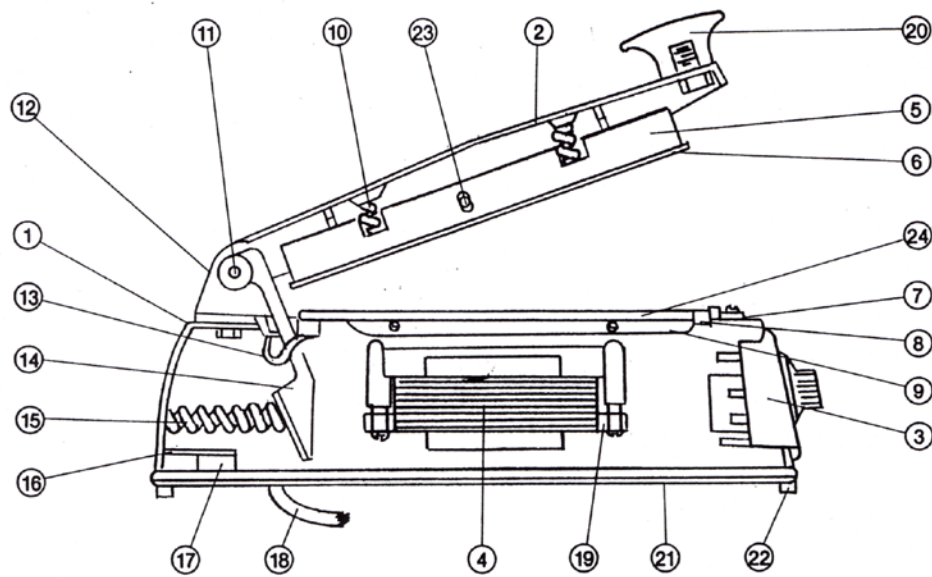

# Parts Breakdown

Model SE-CN-0305 14448

ELEMENT SERVICE KIT 25

# Parts Breakdown

## Model SE-CN-0305 14448

Item No.	Description	Position	Item No.	Description	Position	Item No.	Description	Position
77319	Main Housing for 14448	1	19424	Spring for 14448	10	19426	Bracket for 14448	19
77320	Hand Lever for 14448	2	76816	Hand Lever Pin for 14448	11	16032	Lever Hand Knob for 14448	20
16030	Timer Assembly for 14448	3	76817	Hand Lever Bracket for 14448	12	64888	Bottom Plate Housing for 14448	21
19198	Transformer for 14448	4	76818	Tension Spring Element for 14448	13	16033	Rubber Foot for 14448	22
19421	Aluminum Support Bar for 14448	5	76819	Fulcrum Lever for 14448	14	76825	Pressure Bar Pin for 14448	23
21106	Rubber Seal for 14448	6	77321	Lever Hand Spring for 14448	15	77322	Teflon Cover for 14448	24
64151	Sealing Band Element Trim Wire Element for 14448	7	76820	Microswitch Bracket for 14448	16	16040	Element Service Kit for 14448	25
25192	Element Insulator Tape for 14448	8	19430	Microswitch for 14448	17			
19427	Plate with Non-Stick Coating for 14448	9	76822	Power with Plug Cord for 14448	18			