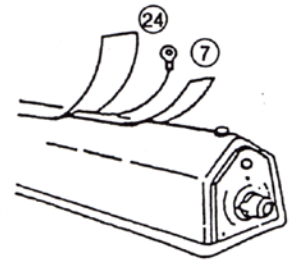

# Parts Breakdown

Model SE-CN-0305 14448

ELEMENT SERVICE KIT 25

# Parts Breakdown

## Model SE-CN-0305 14448

Item No.	Description	Position	Item No.	Description	Position	Item No.	Description	Position
77319	Main Housing for 14448	1	19424	Spring for 14448	10	19426	Bracket for 14448	19
77320	Hand Lever for 14448	2	76816	Hand Lever Pin for 14448	11	16032	Lever Hand Knob for 14448	20
16030	Timer Assembly for 14448	3	76817	Hand Lever Bracket for 14448	12	64888	Bottom Plate Housing for 14448	21
19198	Transformer for 14448	4	76818	Tension Spring Element for 14448	13	16033	Rubber Foot for 14448	22
19421	Aluminum Support Bar for 14448	5	76819	Fulcrum Lever for 14448	14	76825	Pressure Bar Pin for 14448	23
21106	Rubber Seal for 14448	6	77321	Lever Hand Spring for 14448	15	77322	Teflon Cover for 14448	24
64151	Sealing Band Element Trim Wire Element for 14448	7	76820	Microswitch Bracket for 14448	16	16040	Element Service Kit for 14448	25
25192	Element Insulator Tape for 14448	8	19430	Microswitch for 14448	17			
19427	Plate with Non-Stick Coating for 14448	9	76822	Power with Plug Cord for 14448	18			